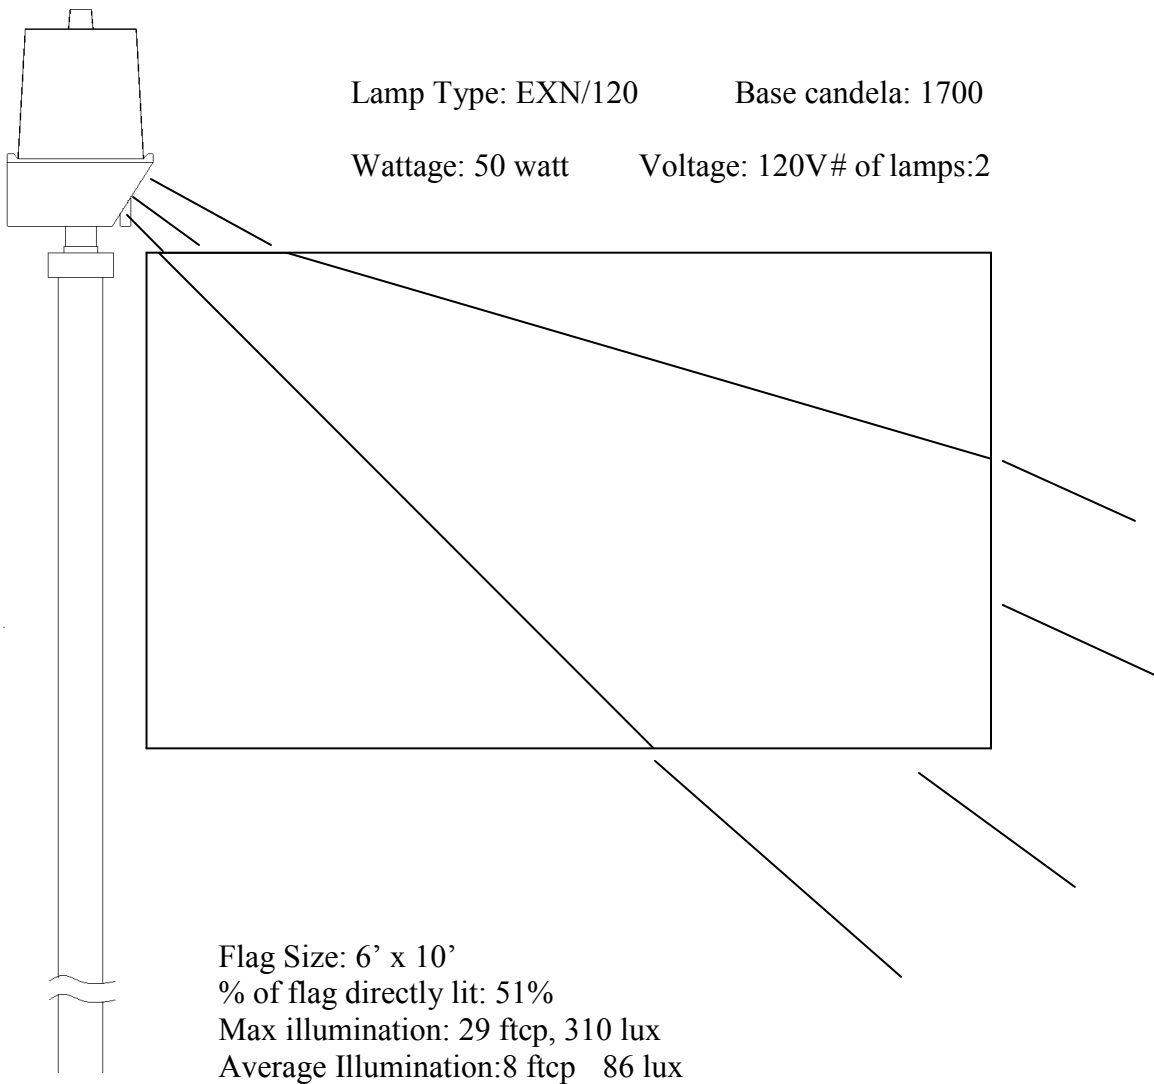

# Photometric Report for 8" Internal Halyard Flagpole Beacon

Distance to ground: 35'      area illuminated: 13,000 ft<sup>2</sup>

Average Illumination: >.05 ftcp >.5 lux

Not a specification or standard actual results may vary