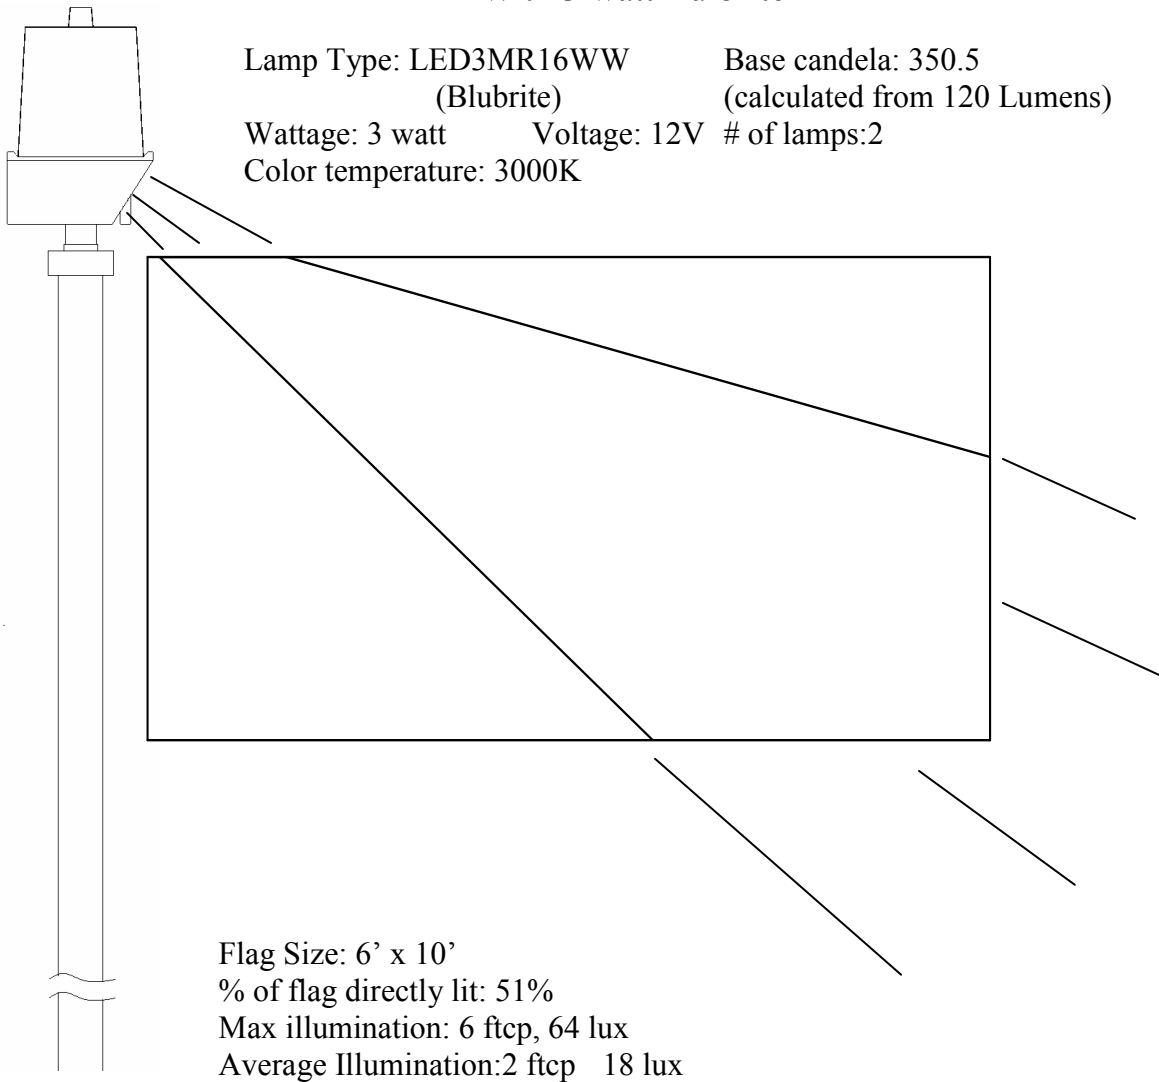

Photometric Report for 8" Internal Halyard Flagpole Beacon With 3 watt Bulbrite LED

Distance to ground: 35' area illuminated: 13,000 ft²

Average Illumination: >.01 ftcp >.1 lux

Not a specification or standard actual results may vary