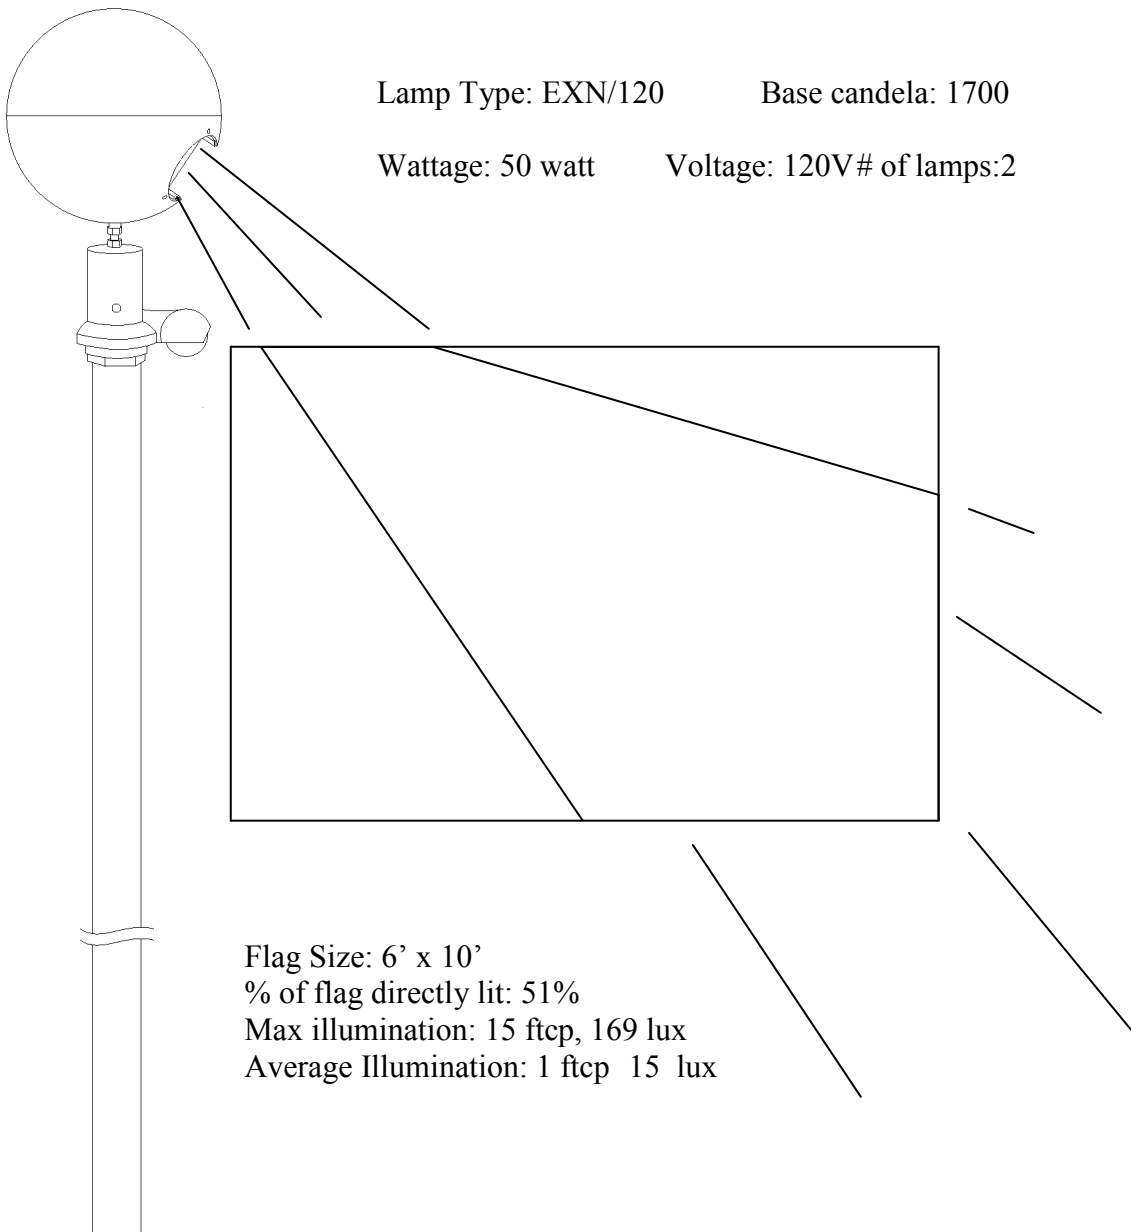

Photometric Report for 8" External Halyard Flagpole Beacon

Distance to ground: 35' area illuminated: 4,000 ft²

Average Illumination: .11 ftcp 1.2 lux

Not a specification or standard actual results may vary