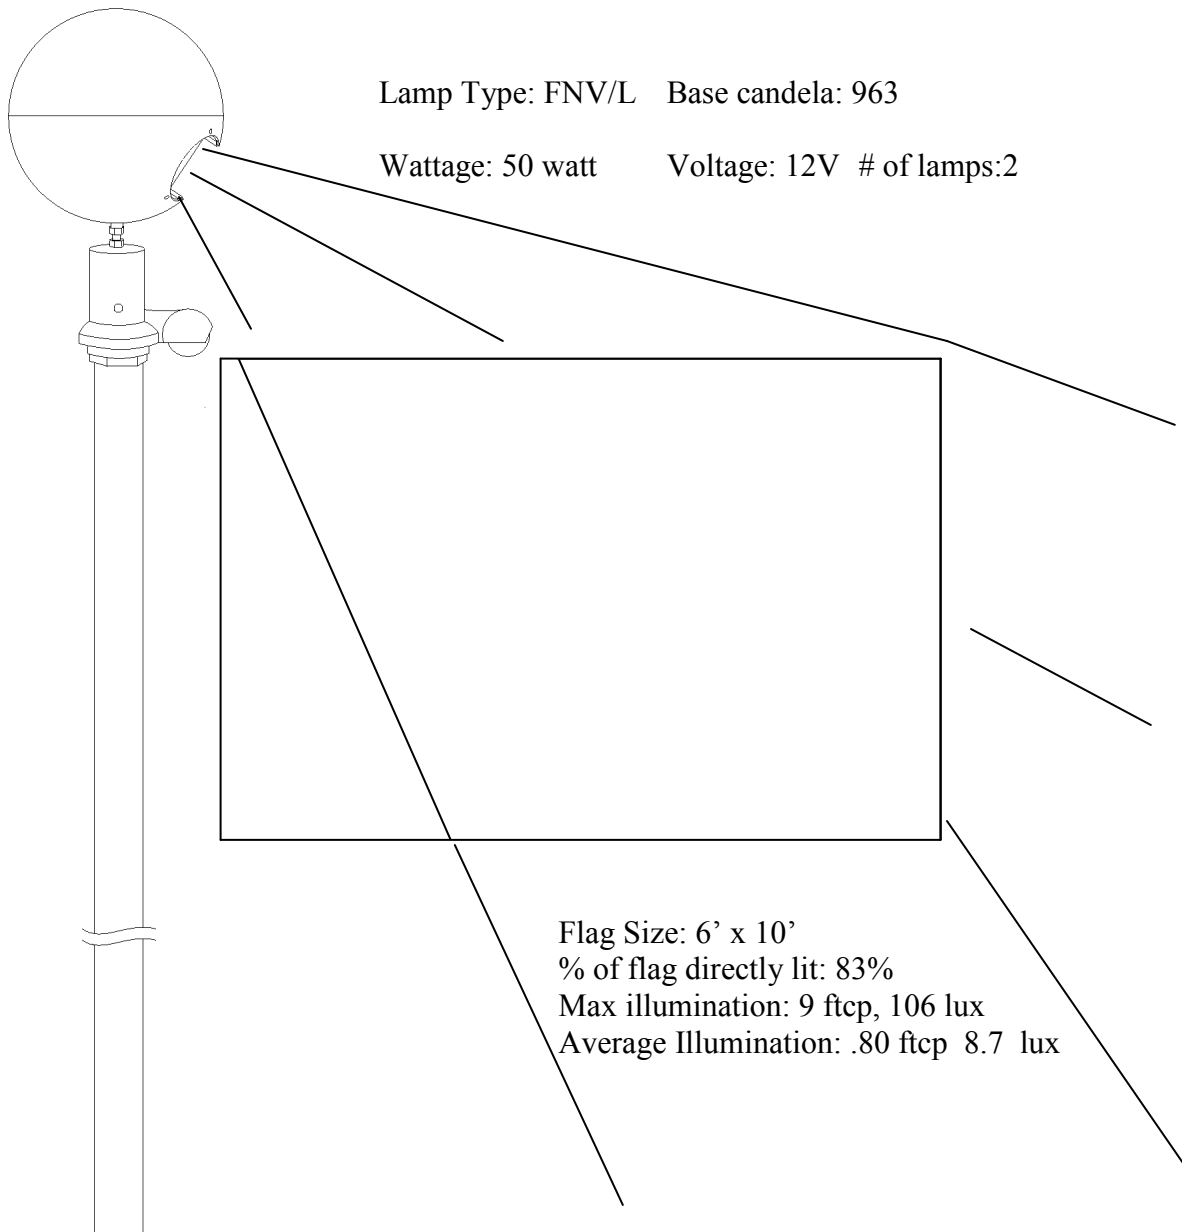

# Photometric Report for 8" External Halyard Flagpole Beacon

Distance to ground: 35' area illuminated: 63,000 ft<sup>2</sup>

Average Illumination: >.01 ftcp >.1 lux

Not a specification or standard actual results may vary