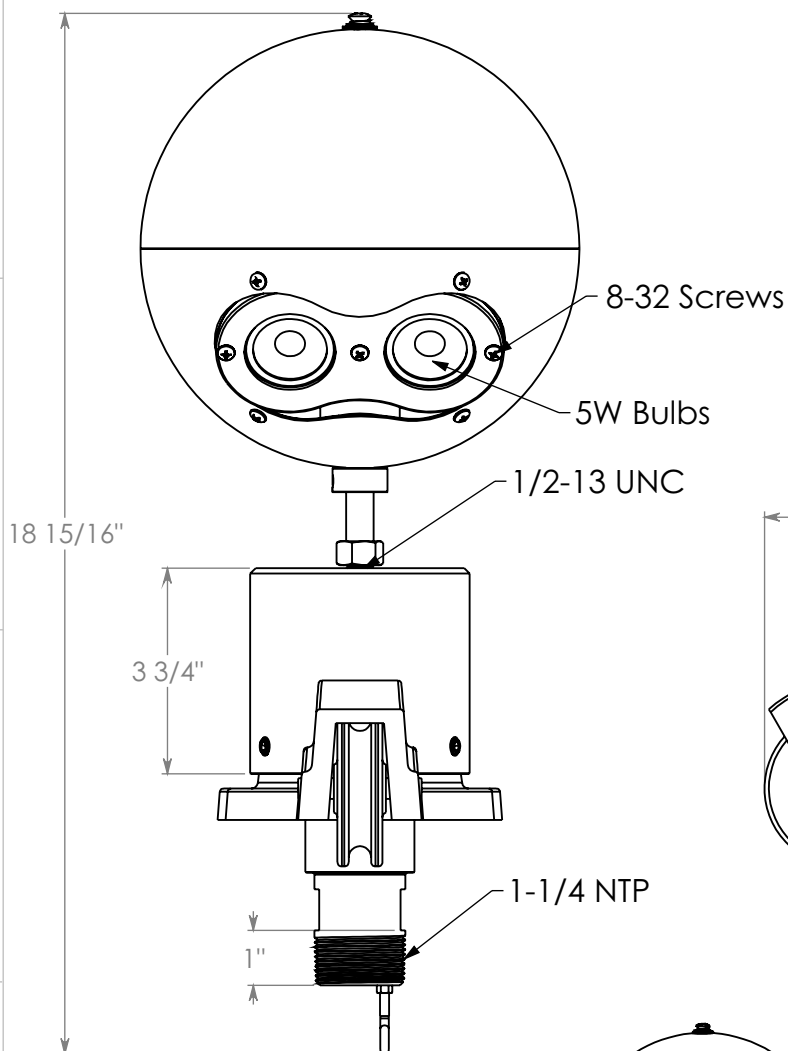

D

D

C

C

B

B

Scale: 1:6

SPECIFICATIONS

MECHANICAL PROPERTIES	Max Halyard Size (in.)	Weight (lbs.)	Max Pole Top Dia. (in.)	Rec. Flag Size	
	5/16 (0.3125)	6.95	8.0	Up to 5x8	
ELECTRICAL PROPERTIES	Voltage (Volts)	Bulb Type	Brightness (Lumens)	Light Warmth (Kelvin)	Dark Sky Compliant
	12 DC	LED	640	3000	Yes with visor

TITLE: External Heavy Duty Flagpole Beacon 12V

ITEM NO. Gold: 208359SOL Silver: 208366SOL			REVISION 0	
NAME		DATE		
DRAWN	Christian G.	10/30/2025	A4	
DO NOT SCALE		SCALE:1:3.5	SHEET 1 OF 1	

4

3

2

1

A

A