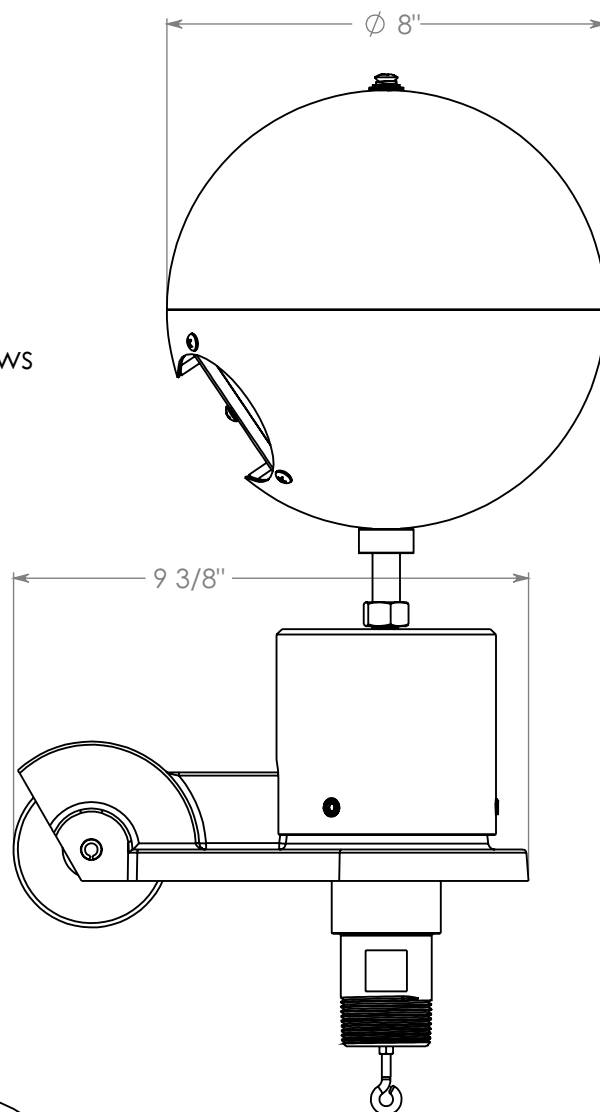

D

D

C

C

B

B

Scale: 1:6

SPECIFICATIONS

MECHANICAL PROPERTIES	Max Halyard Size (in.)	Weight (lbs.)	Max Pole Top Dia. (in.)	Rec. Flag Size	
	5/16 (0.3125)	6.95	8.0	Up to 5x8	
ELECTRICAL PROPERTIES	Voltage (Volts)	Bulb Type	Brightness (Lumens)	Light Warmth (Kelvin)	Dark Sky Compliant
	12 DC	LED	640	3000	Yes with visor

TITLE: External Heavy Duty Flagpole Beacon 12V

ITEM NO. Gold: 208359SOL Silver: 208366SOL			REVISION 0	
NAME		DATE		
DRAWN	Christian G.	10/30/2025	A4	
DO NOT SCALE		SCALE:1:3.5	SHEET 1 OF 1	

4

3

2

1

A

A