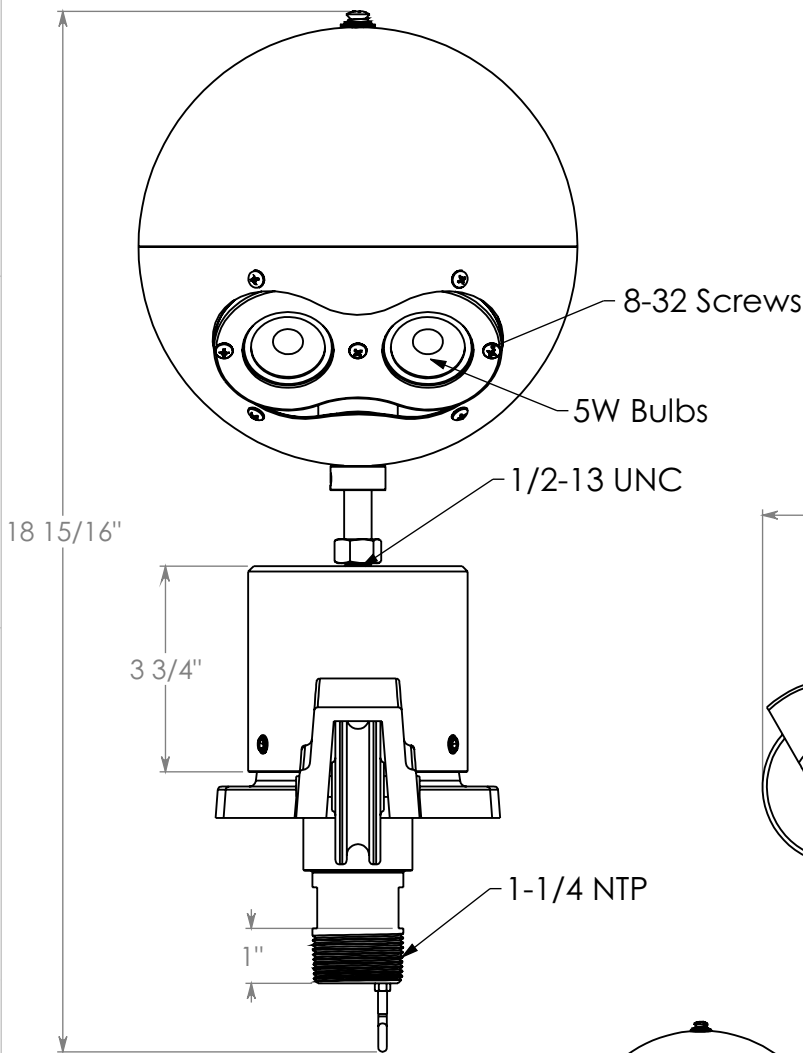

D

D

C

C

B

B

Scale: 1:6

**SPECIFICATIONS**

MECHANICAL PROPERTIES	Max Halyard Size (in.)	Weight (lbs.)	Max Pole Top Dia. (in.)	Rec. Flag Size	
	5/16 (0.3125)	6.95	8.0	Up to 5x8	
ELECTRICAL PROPERTIES	Voltage (Volts)	Bulb Type	Brightness (Lumens)	Light Warmth (Kelvin)	Dark Sky Compliant
	110 AC	LED	800	3000	Yes with visor

TITLE: External HeavyDuty Flagpole Beacon 110V

ITEM NO. Gold: 208359   Silver: 208366			REVISION 0	
NAME Christian G.		DATE 10/30/2025		A4
DO NOT SCALE		SCALE:1:3.5		SHEET 1 OF 1

4

3

2

1

A

A