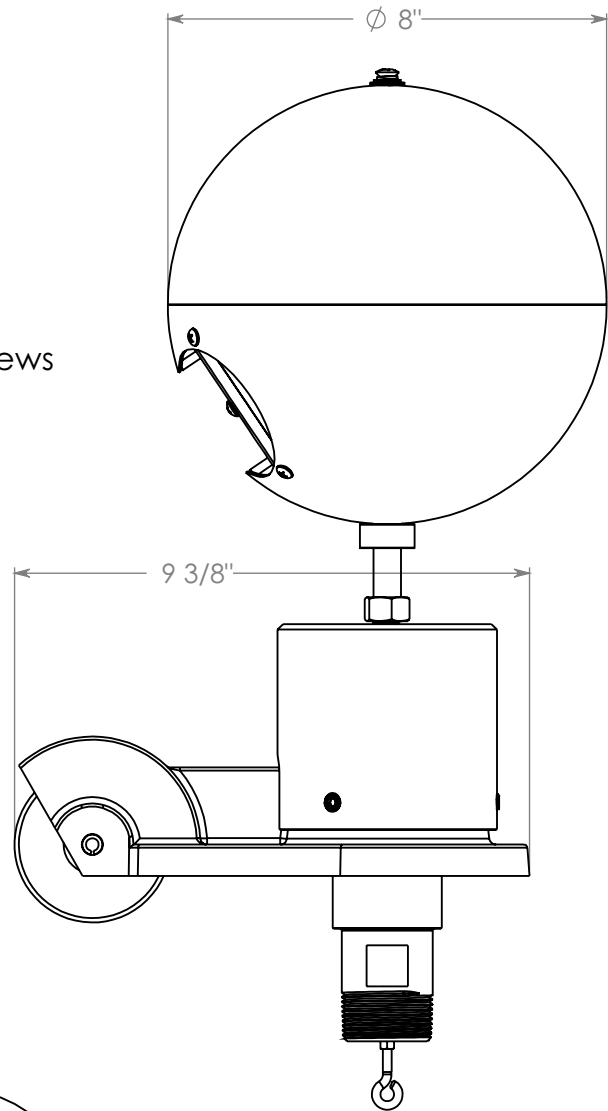

D

D

C

C

B

B

Scale: 1:6

**SPECIFICATIONS**

MECHANICAL PROPERTIES	Max Halyard Size (in.)	Weight (lbs.)	Max Pole Top Dia. (in.)	Rec. Flag Size	
	5/16 (0.3125)	6.95	8.0	Up to 5x8	
ELECTRICAL PROPERTIES	Voltage (Volts)	Bulb Type	Brightness (Lumens)	Light Warmth (Kelvin)	Dark Sky Compliant
	110 AC	LED	800	3000	Yes with visor

TITLE: External HeavyDuty Flagpole Beacon 110V

ITEM NO. Gold: 208359   Silver: 208366			REVISION 0	
NAME Christian G.		DATE 10/30/2025		A4
DO NOT SCALE		SCALE:1:3.5		SHEET 1 OF 1

4

3

2

1

A

A