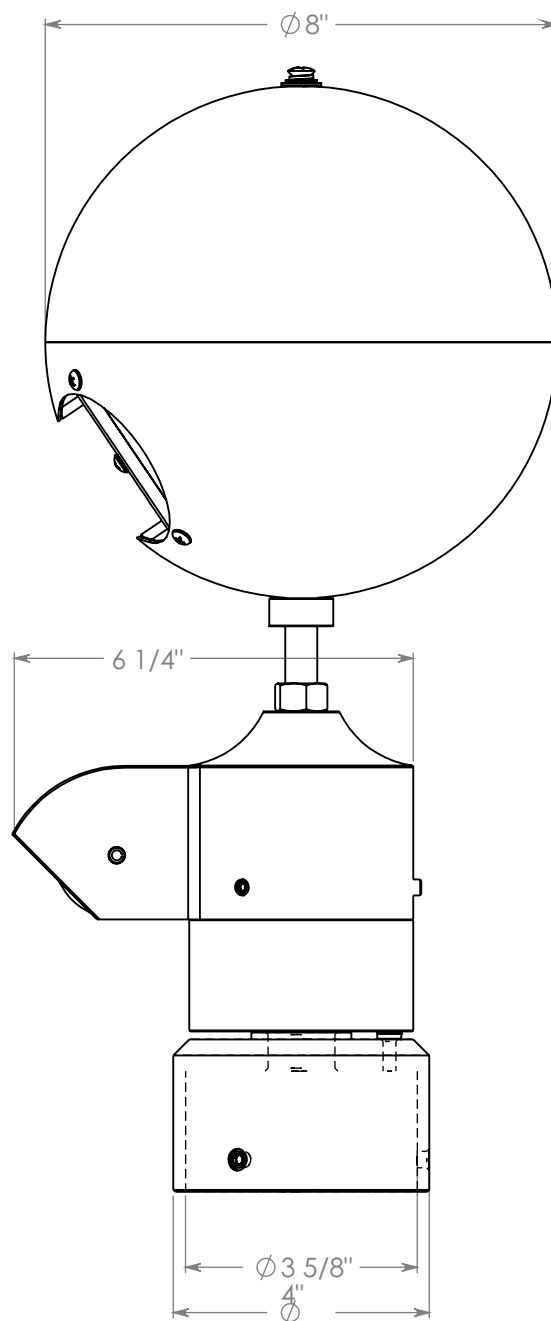

SCALE: 1:5.5

SPECIFICATIONS

MECHANICAL PROPERTIES	Max Halyard Size (in.)	Weight (lbs.)	Max Pole Top Dia. (in.)	Rec. Flag Size	
	5/16 (0.3125)	6.00	3-1/2	Up to 5x8	
ELECTRICAL PROPERTIES	Voltage (Volts)	Bulb Type	Brightness (Lumens)	Light Warmth (Kelvin)	Dark Sky Compliant
	12 DC	LED	640	3000	Yes with visor

TITLE: 3.5" Internal Cam
Flagpole Beacon 12V

ITEM NO. Gold: 208323SOL Silver: 208364SOL			REVISION 0	
NAME Christian G.		DATE 11/4/2025		A4
DRAWN		SCALE: 1:3		SHEET 1 OF 1

4

3

2

1