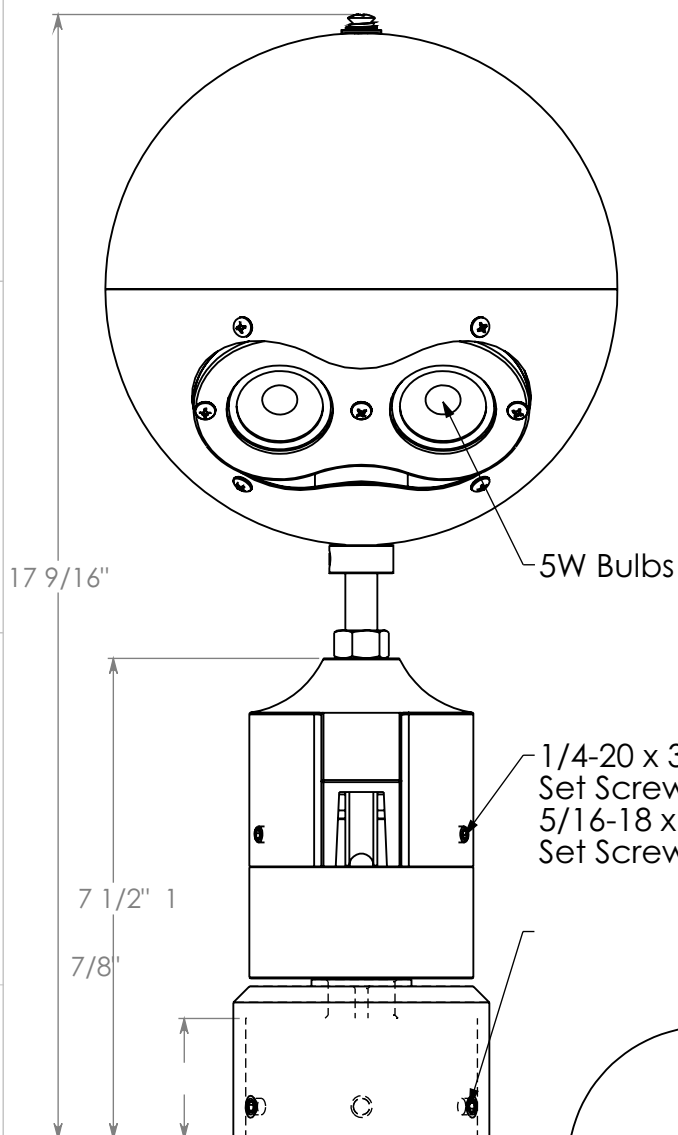

SCALE: 1:5.5

SPECIFICATIONS

MECHANICAL PROPERTIES	Max Halyard Size (in.)	Weight (lbs.)	Max Pole Top Dia. (in.)	Rec. Flag Size	
	5/16 (0.3125)	6.00	3-1/2	Up to 5x8	
ELECTRICAL PROPERTIES	Voltage (Volts)	Bulb Type	Brightness (Lumens)	Light Warmth (Kelvin)	Dark Sky Compliant
	12 DC	LED	640	3000	Yes with visor

TITLE: 3.5" Internal Cam
Flagpole Beacon 12V

ITEM NO. Gold: 208323SOL Silver: 208364SOL			REVISION 0	
NAME Christian G.		DATE 11/4/2025		A4
DRAWN		SCALE: 1:3		SHEET 1 OF 1

4

3

2

1