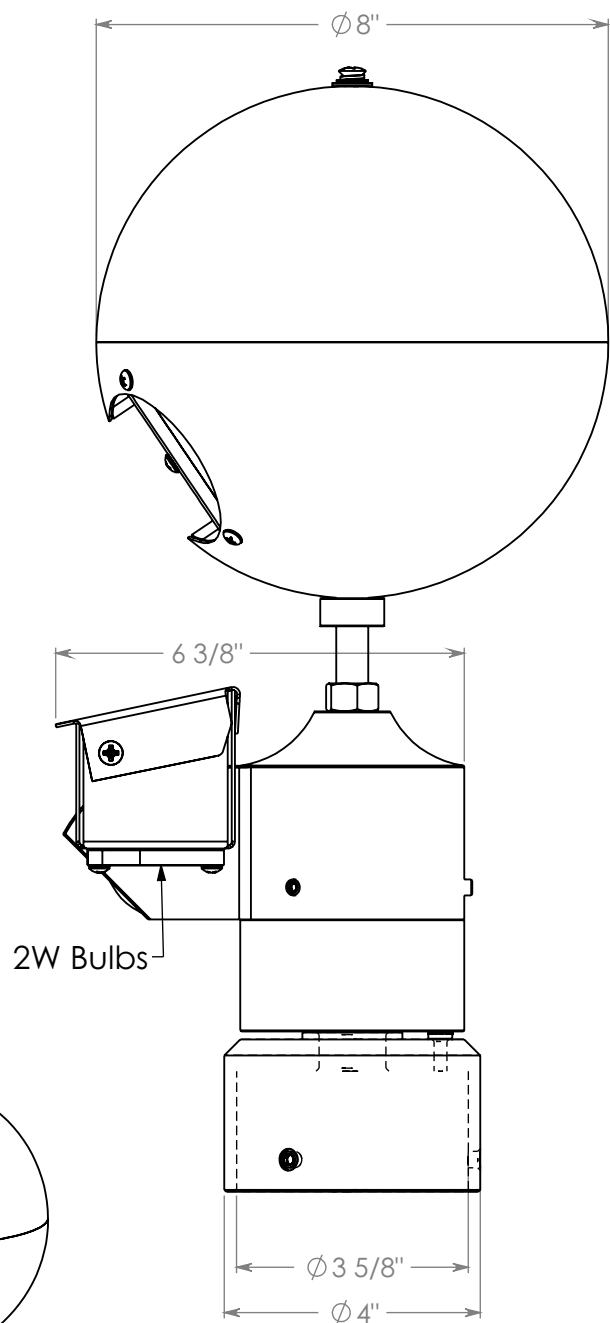

D

D

C

C

B

B

SCALE: 1:5.5

SPECIFICATIONS

MECHANICAL PROPERTIES	Max Halyard Size (in.)	Weight (lbs.)	Max Pole Top Dia. (in.)	Rec. Flag Size	
	5/16 (0.3125)	6.50	3-1/2	Up to 10x15	
ELECTRICAL PROPERTIES	Voltage (Volts)	Bulb Type	Brightness (Lumens)	Light Warmth (Kelvin)	Dark Sky Compliant
	110 AC	LED	1100	3000	Yes with visor

TITLE: 3.5" Internal Cam
Flagpole Beacon Plus 110V

ITEM NO.		REVISION	
Gold: 209475 Silver: 209478		0	
NAME		DATE	
DRAWN	Christian G.	11/5/2025	A4
DO NOT SCALE		SCALE:1:3	SHEET 1 OF 1

4

3

2

1

A

A