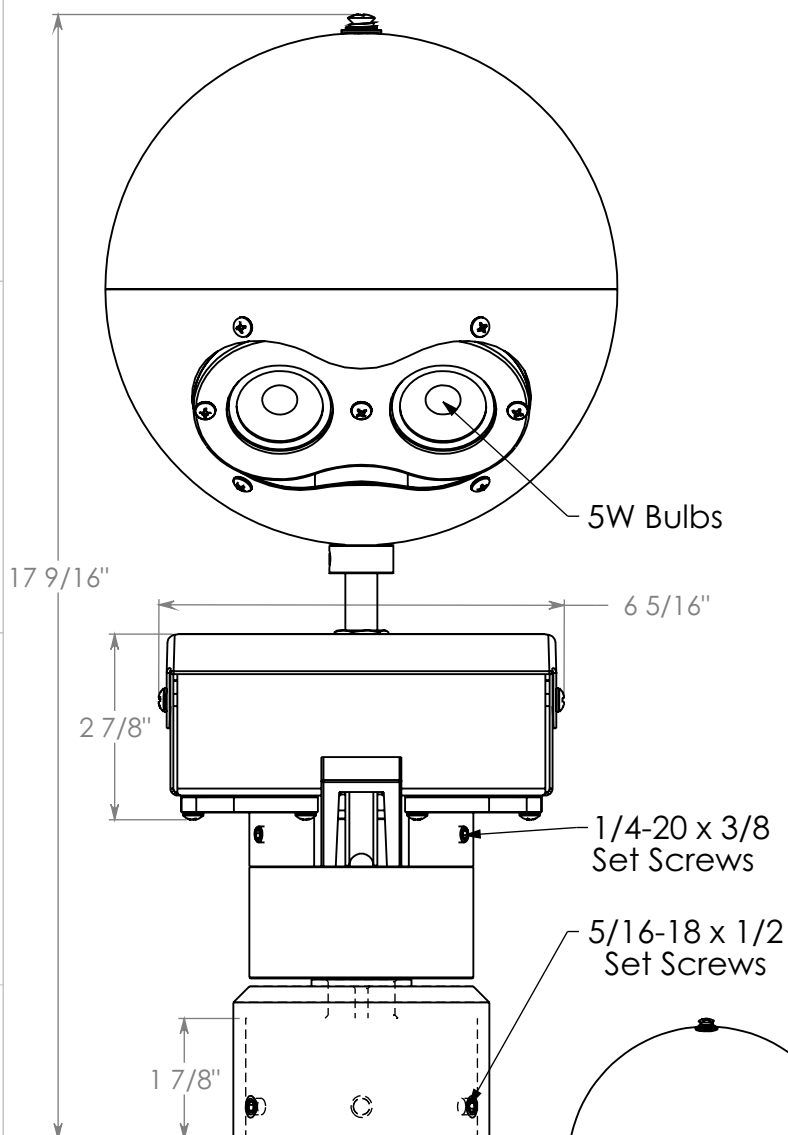

D

D

C

C

B

B

SCALE: 1:5.5

SPECIFICATIONS

MECHANICAL PROPERTIES	Max Halyard Size (in.)	Weight (lbs.)	Max Pole Top Dia. (in.)	Rec. Flag Size	
	5/16 (0.3125)	6.50	3-1/2	Up to 10x15	
ELECTRICAL PROPERTIES	Voltage (Volts)	Bulb Type	Brightness (Lumens)	Light Warmth (Kelvin)	Dark Sky Compliant
	110 AC	LED	1100	3000	Yes with visor

TITLE: 3.5" Internal Cam
Flagpole Beacon Plus 110V

ITEM NO.		REVISION	
Gold: 209475 Silver: 209478		0	
NAME		DATE	
DRAWN	Christian G.	11/5/2025	A4
DO NOT SCALE		SCALE:1:3	SHEET 1 OF 1

4

3

2

1

A

A