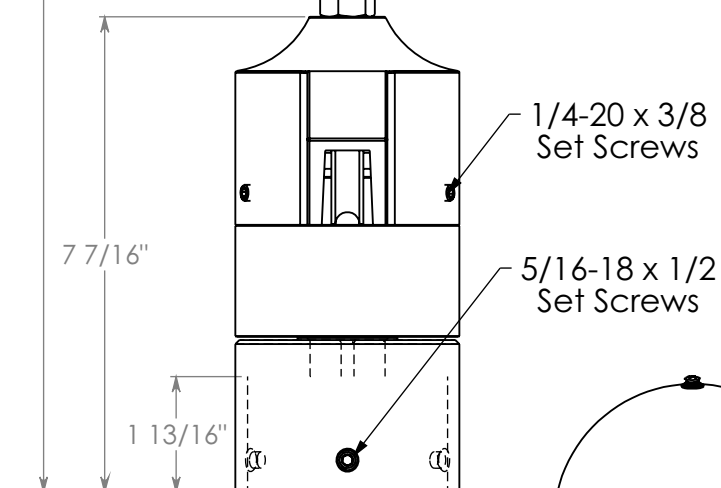

SCALE: 1:5.5

SPECIFICATIONS

MECHANICAL PROPERTIES	Max Halyard Size (in.)	Weight (lbs.)	Max Pole Top Dia. (in.)	Rec. Flag Size	
	5/16 (0.3125)	6.00	3	Up to 5x8	
ELECTRICAL PROPERTIES	Voltage (Volts)	Bulb Type	Brightness (Lumens)	Light Warmth (Kelvin)	Dark Sky Compliant
	110 AC	LED	800	3000	Yes with visor

TITLE: 3" Internal Cam
Flagpole Beacon 110V

ITEM NO.		REVISION	
Gold: 208332 Silver: 208363		0	
NAME	DATE		
Christian G.	11/4/2025	A4	
DO NOT SCALE	SCALE:1:3	SHEET 1 OF 1	

4

3

2

1