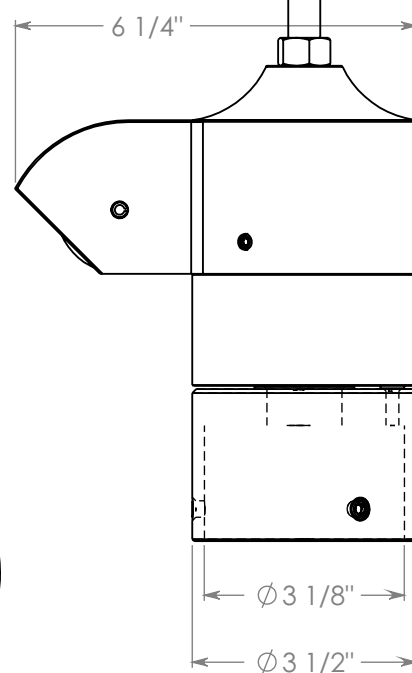

SCALE: 1:5.5

SPECIFICATIONS

MECHANICAL PROPERTIES	Max Halyard Size (in.)	Weight (lbs.)	Max Pole Top Dia. (in.)	Rec. Flag Size	
	5/16 (0.3125)	6.00	3	Up to 5x8	
ELECTRICAL PROPERTIES	Voltage (Volts)	Bulb Type	Brightness (Lumens)	Light Warmth (Kelvin)	Dark Sky Compliant
	110 AC	LED	800	3000	Yes with visor

TITLE: 3" Internal Cam
Flagpole Beacon 110V

ITEM NO.		REVISION	
Gold: 208332 Silver: 208363		0	
NAME	DATE		
Christian G.	11/4/2025	A4	
DO NOT SCALE	SCALE:1:3	SHEET 1 OF 1	

4

3

2

1