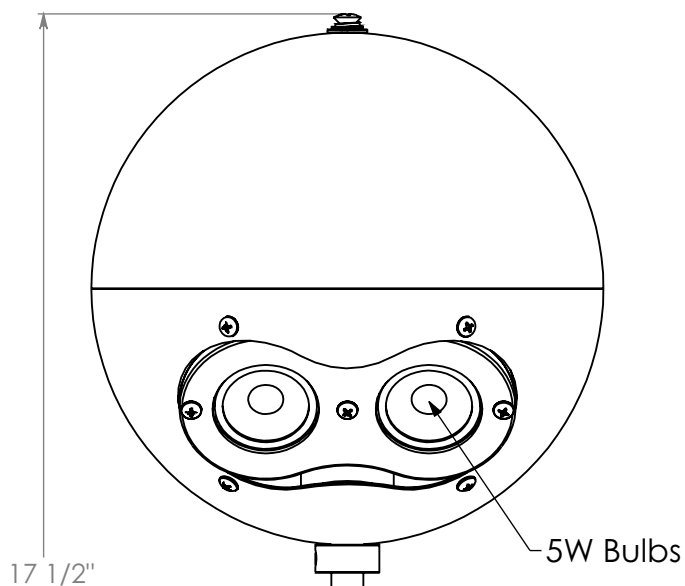

SCALE: 1:5.5

SPECIFICATIONS

MECHANICAL PROPERTIES	Max Halyard Size (in.)	Weight (lbs.)	Max Pole Top Dia. (in.)	Rec. Flag Size	
	5/16 (0.3125)	6.00	3	Up to 5x8	
ELECTRICAL PROPERTIES	Voltage (Volts)	Bulb Type	Brightness (Lumens)	Light Warmth (Kelvin)	Dark Sky Compliant
	110 AC	LED	800	3000	Yes with visor

TITLE: 3" Internal Cam
Flagpole Beacon 110V

ITEM NO.		REVISION	
Gold: 208332 Silver: 208363		0	
NAME	DATE		
Christian G.	11/4/2025	A4	
DO NOT SCALE	SCALE:1:3	SHEET 1 OF 1	

4

3

2

1