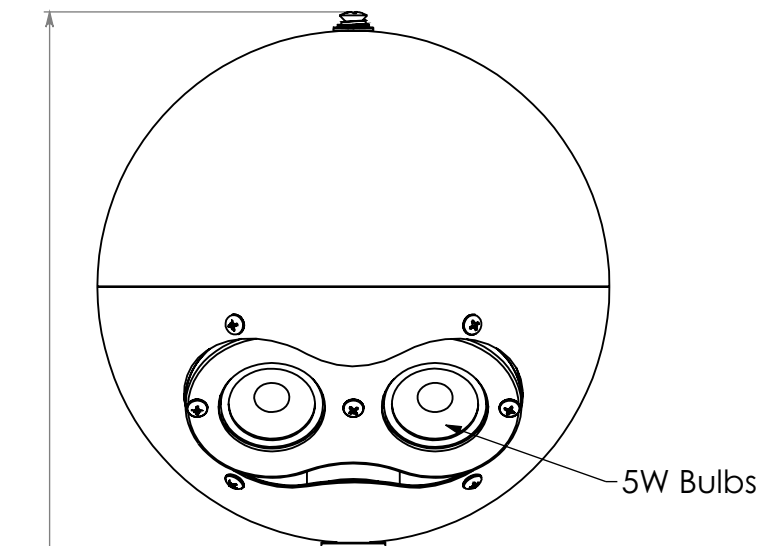

D

D

C

C

B

B

5W Bulbs

17 1/2"

6 5/16"

2 7/8"

1/4-20 x 3/8  
Set Screws5/16-18 x 1/2  
Set Screws

1 13/16"

8"

6 3/8"

2W Bulbs

Ø 3 1/8"

Ø 3 1/2"

SCALE: 1:5.5

## SPECIFICATIONS

MECHANICAL PROPERTIES	Max Halyard Size (in.)	Weight (lbs.)	Max Pole Top Dia. (in.)	Rec. Flag Size	
	5/16 (0.3125)	6.50	3	Up to 10x15	
ELECTRICAL PROPERTIES	Voltage (Volts)	Bulb Type	Brightness (Lumens)	Light Warmth (Kelvin)	Dark Sky Compliant
	12 DC	LED	940	3000	Yes with visor