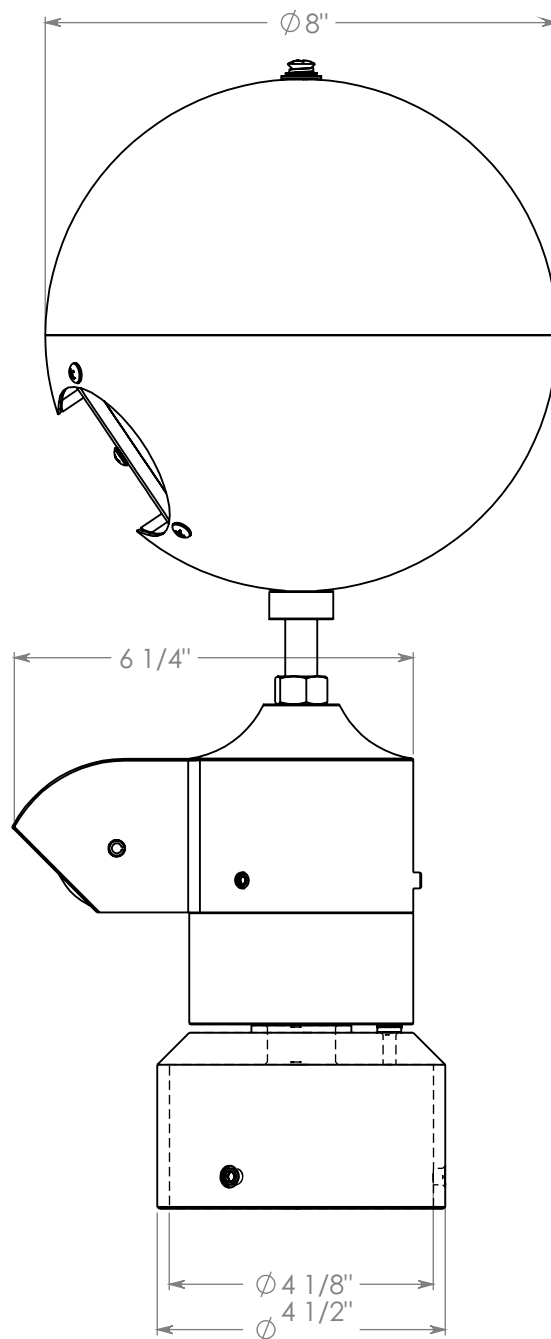

SCALE: 1:5.5

SPECIFICATIONS

MECHANICAL PROPERTIES	Max Halyard Size (in.)	Weight (lbs.)	Max Pole Top Dia. (in.)	Rec. Flag Size	
	5/16 (0.3125)	6.00	4	Up to 5x8	
ELECTRICAL PROPERTIES	Voltage (Volts)	Bulb Type	Brightness (Lumens)	Light Warmth (Kelvin)	Dark Sky Compliant
	12 DC	LED	640	3000	Yes with visor

TITLE:
4" Internal Cam Flagpole Beacon 12V

ITEM NO. Gold: 208324SOL Silver: 208365SOL			REVISION 0	
NAME Christian G.		DATE 11/4/2025		A4
DRAWN		SCALE: 1:3		SHEET 1 OF 1

4

3

2

1