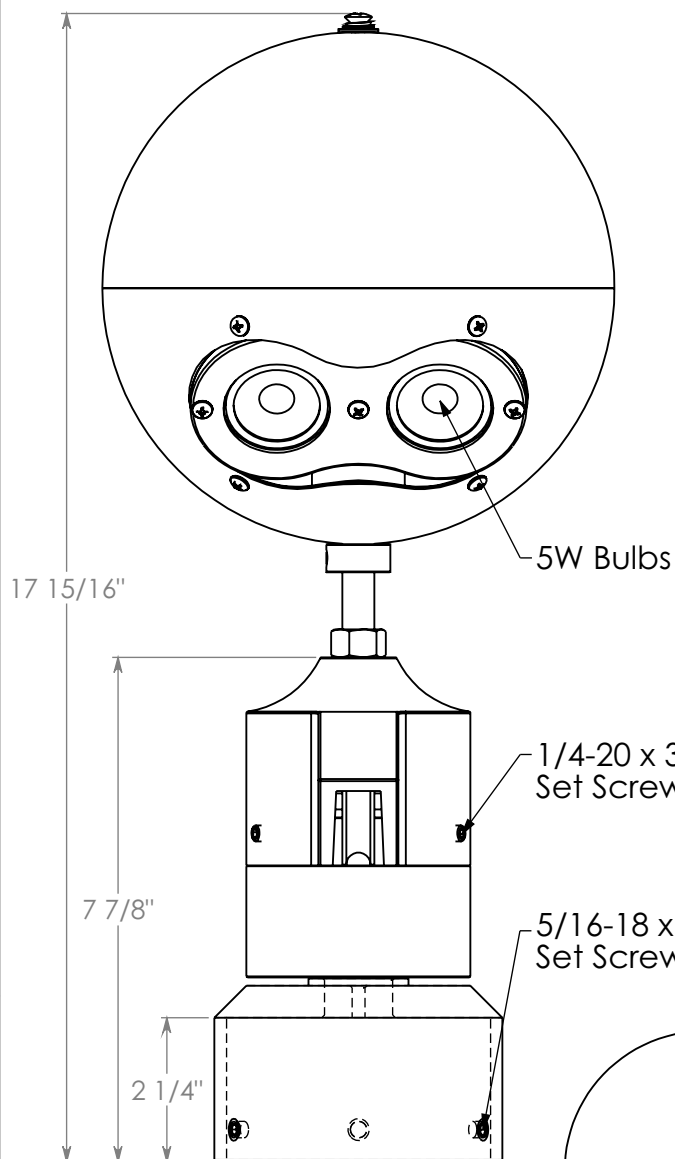

SCALE: 1:5.5

SPECIFICATIONS

MECHANICAL PROPERTIES	Max Halyard Size (in.)	Weight (lbs.)	Max Pole Top Dia. (in.)	Rec. Flag Size	
	5/16 (0.3125)	6.00	4	Up to 5x8	
ELECTRICAL PROPERTIES	Voltage (Volts)	Bulb Type	Brightness (Lumens)	Light Warmth (Kelvin)	Dark Sky Compliant
	12 DC	LED	640	3000	Yes with visor

TITLE:
4" Internal Cam Flagpole Beacon 12V

ITEM NO. Gold: 208324SOL Silver: 208365SOL			REVISION 0	
NAME Christian G.		DATE 11/4/2025		A4
DRAWN		SCALE: 1:3		SHEET 1 OF 1

4

3

2

1