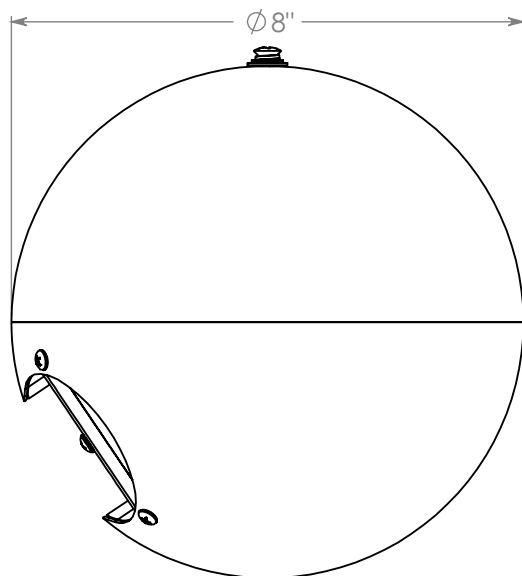

4

3

2

1

5W Bulbs

1/4-20 UNC

17 1/8"

Ø8"

2 7/8"

2 13/16"

6 5/16"

2W Bulbs

Cast Aluminum Spindle

1 1/4"

1-1/4 NPT

6 3/8"

Scale: 1:5.5

SPECIFICATIONS

MECHANICAL PROPERTIES	Max Halyard Size (in.)	Weight (lbs.)	Max Pole Top Dia. (in.)	Rec. Flag Size	
	5/16 (0.3125)	4.50	5-1/2	Up to 10x15	
ELECTRICAL PROPERTIES	Voltage (Volts)	Bulb Type	Brightness (Lumens)	Light Warmth (Kelvin)	Dark Sky Compliant
	12 DC	LED	940	3000	Yes with visor