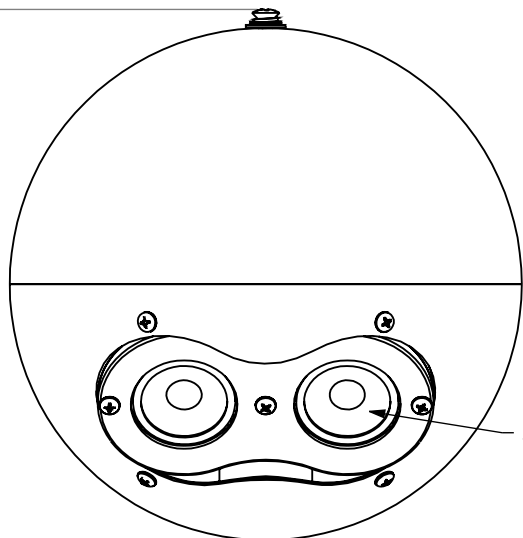

4

3

2

1

5W Bulbs

1/4-20 UNC

17 1/8"

Ø8"

2 7/8"

2 13/16"

6 5/16"

2W Bulbs

Cast Aluminum Spindle

1 1/4"

1-1/4 NPT

6 3/8"

Scale: 1:5.5

SPECIFICATIONS

MECHANICAL PROPERTIES	Max Halyard Size (in.)	Weight (lbs.)	Max Pole Top Dia. (in.)	Rec. Flag Size	
	5/16 (0.3125)	4.50	5-1/2	Up to 10x15	
ELECTRICAL PROPERTIES	Voltage (Volts)	Bulb Type	Brightness (Lumens)	Light Warmth (Kelvin)	Dark Sky Compliant
	12 DC	LED	940	3000	Yes with visor