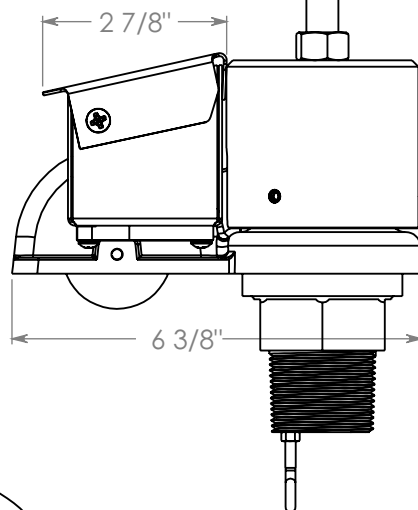

2 7/8"

2 13/16"

6 5/16"

2W Bulbs

Cast Aluminum Spindle

1 1/4"

1-1/4 NPT

6 3/8"

Scale: 1:5.5

SPECIFICATIONS

MECHANICAL PROPERTIES	Max Halyard Size (in.)	Weight (lbs.)	Max Pole Top Dia. (in.)	Rec. Flag Size	
	5/16 (0.3125)	4.50	5-1/2	Up to 10x15	
ELECTRICAL PROPERTIES	Voltage (Volts)	Bulb Type	Brightness (Lumens)	Light Warmth (Kelvin)	Dark Sky Compliant
	12 DC	LED	940	3000	Yes with visor