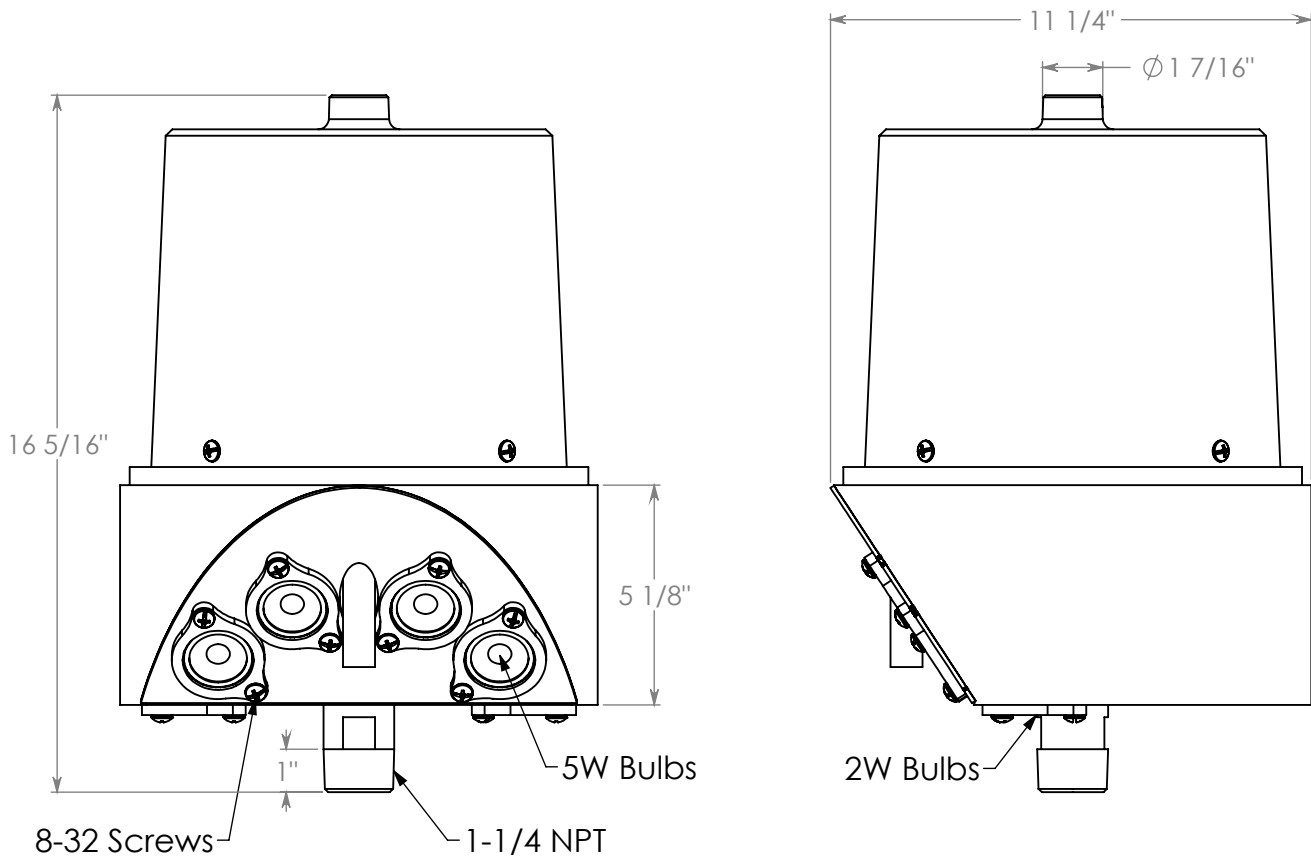

**SPECIFICATIONS**

MECHANICAL PROPERTIES	Max Halyard Size (in.)	Weight (lbs.)	Max Pole Top Dia. (in.)	Rec. Flag Size	
	5/16 (0.3125)	26.75	7.50	Up to 30x50	
ELECTRICAL PROPERTIES	Voltage (Volts)	Bulb Type	Brightness (Lumens)	Light Warmth (Kelvin)	Dark Sky Compliant
	12 DC	LED	1580	3000	Yes with visor

TITLE: **Internal Flagpole Beacon 14" IH 12V**

ITEM NO.	210999SOL	REVISION	0
DRAWN	NAME: Christian G.	DATE	11/20/2025
DO NOT SCALE	SCALE: 1:4.5	SHEET 1 OF 1	

4

3

2

1