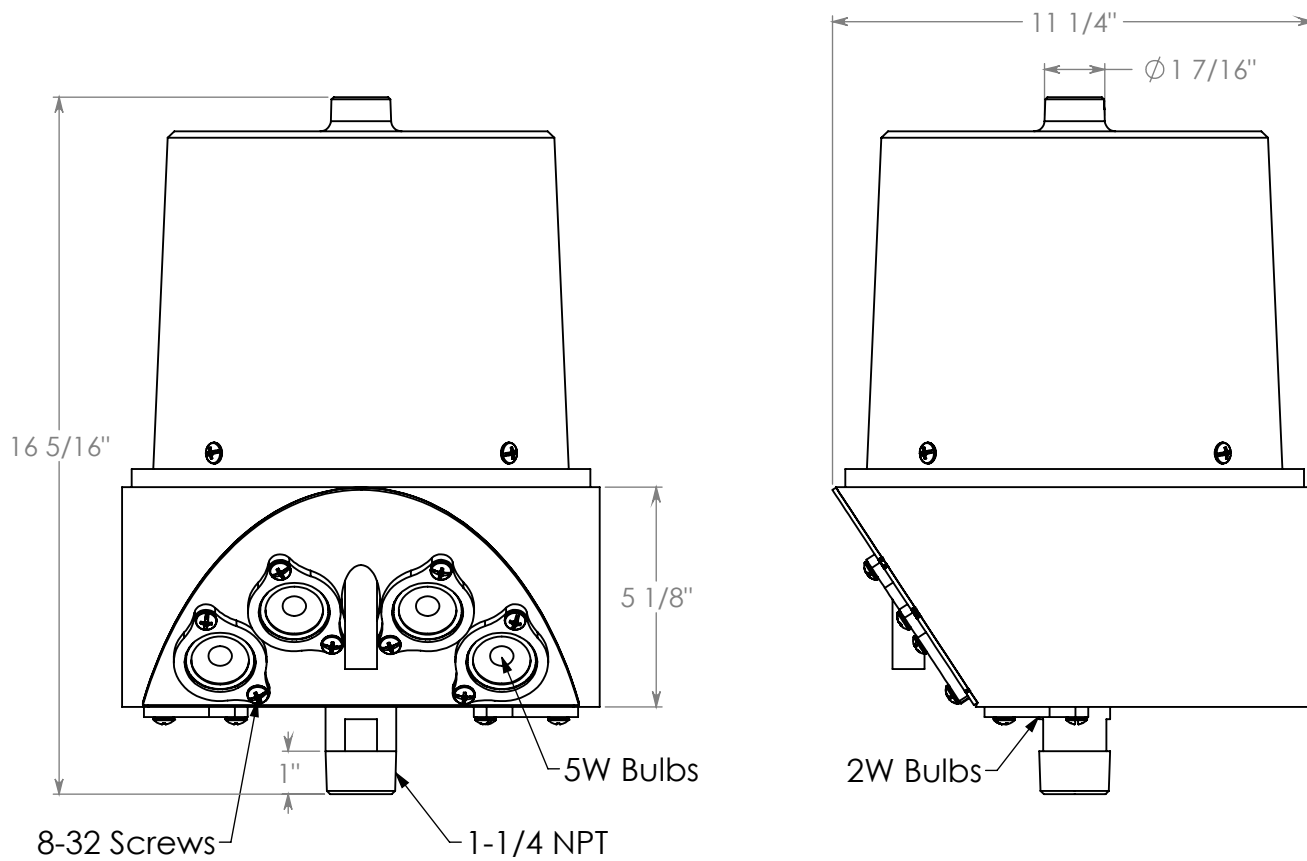

SPECIFICATIONS

| MECHANICAL PROPERTIES | Max Halyard Size (in.) | Weight (lbs.) | Max Pole Top Dia. (in.) | Rec. Flag Size | |
|-----------------------|------------------------|---------------|-------------------------|-----------------------|--------------------|
| | 5/16 (0.3125) | 26.75 | 7.50 | Up to 30x50 | |
| ELECTRICAL PROPERTIES | Voltage (Volts) | Bulb Type | Brightness (Lumens) | Light Warmth (Kelvin) | Dark Sky Compliant |
| | 110 AC | LED | 1900 | 3000 | Yes with visor |

FLAG^{co}

TITLE: Internal Flagpole Beacon 14" IH 110V

| | | | |
|-----------------|-------------------|-----------------|--------------|
| ITEM NO. 210999 | | REVISION 0 | |
| DRAWN | NAME Christian G. | DATE 11/20/2025 | A4 |
| DO NOT SCALE | | SCALE:1:4.5 | SHEET 1 OF 1 |