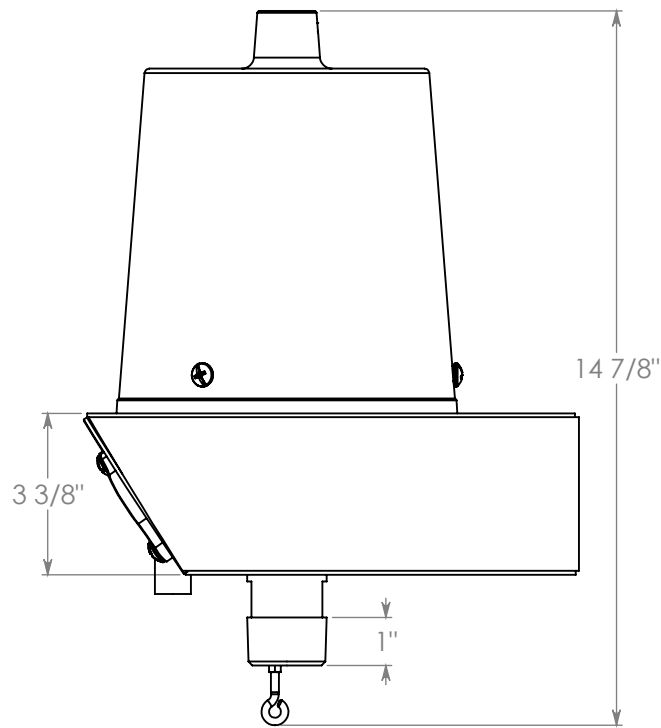

SPECIFICATIONS

MECHANICAL PROPERTIES	Max Halyard Size (in.)	Weight (lbs.)	Max Pole Top Dia. (in.)	Rec. Flag Size	
	5/16 (0.3125)	11.90	5.00	Up to 20x30	
ELECTRICAL PROPERTIES	Voltage (Volts)	Bulb Type	Brightness (Lumens)	Light Warmth (Kelvin)	Dark Sky Compliant
	110 AC	LED	1600	3000	Yes with visor

TITLE: Internal Flagpole Beacon 8" IH 110V Quad

ITEM NO. 208351		REVISION 0	
DRAWN	NAME Christian G.	DATE 11/18/2025	A4
DO NOT SCALE		SCALE:1:4	SHEET 1 OF 1

4

3

2

1