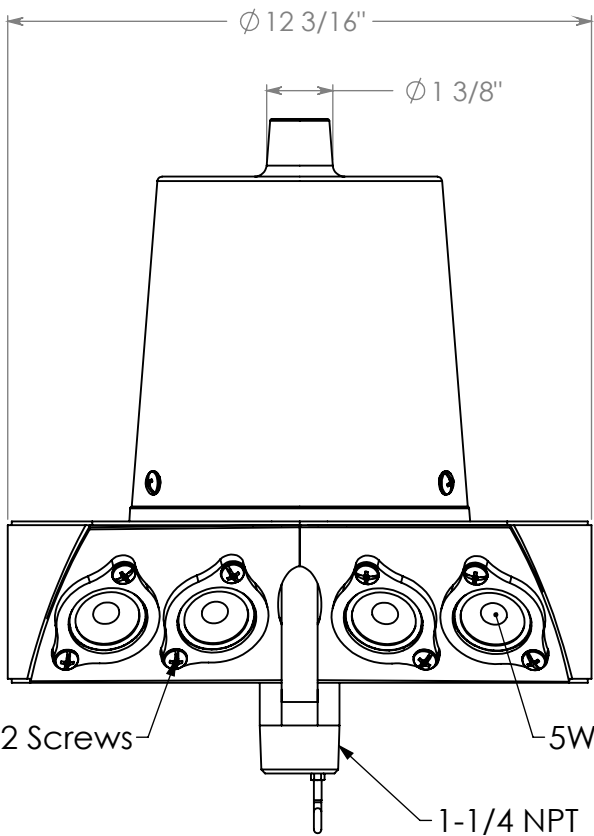

SPECIFICATIONS

MECHANICAL PROPERTIES	Max Halyard Size (in.)	Weight (lbs.)	Max Pole Top Dia. (in.)	Rec. Flag Size	
	5/16 (0.3125)	11.90	5.00	Up to 20x30	
ELECTRICAL PROPERTIES	Voltage (Volts)	Bulb Type	Brightness (Lumens)	Light Warmth (Kelvin)	Dark Sky Compliant
	110 AC	LED	1600	3000	Yes with visor

TITLE: Internal Flagpole Beacon 8" IH 110V Quad

ITEM NO. 208351		REVISION 0	
DRAWN	NAME Christian G.	DATE 11/18/2025	A4
DO NOT SCALE		SCALE:1:4	SHEET 1 OF 1

4

3

2

1