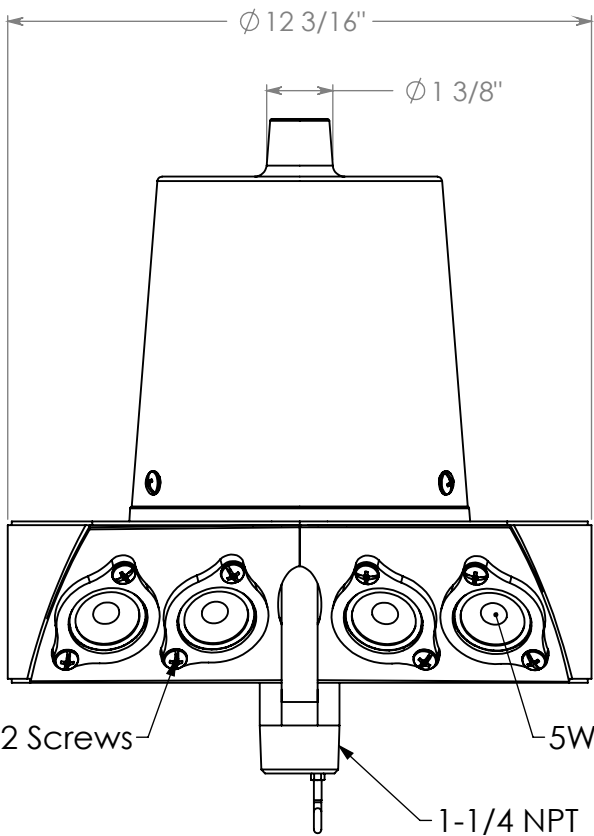

SPECIFICATIONS

MECHANICAL PROPERTIES	Max Halyard Size (in.)	Weight (lbs.)	Max Pole Top Dia. (in.)	Rec. Flag Size	
	5/16 (0.3125)	11.90	5.00	Up to 20x30	
ELECTRICAL PROPERTIES	Voltage (Volts)	Bulb Type	Brightness (Lumens)	Light Warmth (Kelvin)	Dark Sky Compliant
	12 DC	LED	1280	3000	Yes with visor

TITLE: **Internal Flagpole Beacon 8" IH 12V Quad**

ITEM NO. 208351SOL		REVISION 0	
DRAWN	NAME Christian G.	DATE 11/18/2025	A4
DO NOT SCALE		SCALE:1:4	SHEET 1 OF 1

4

3

2

1