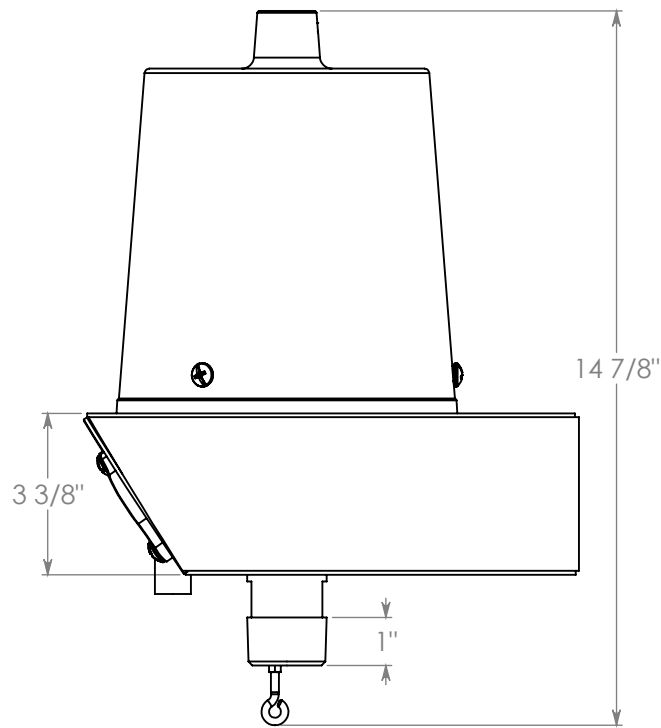

SPECIFICATIONS

MECHANICAL PROPERTIES	Max Halyard Size (in.)	Weight (lbs.)	Max Pole Top Dia. (in.)	Rec. Flag Size	
	5/16 (0.3125)	11.90	5.00	Up to 20x30	
ELECTRICAL PROPERTIES	Voltage (Volts)	Bulb Type	Brightness (Lumens)	Light Warmth (Kelvin)	Dark Sky Compliant
	12 DC	LED	1280	3000	Yes with visor

TITLE: **Internal Flagpole Beacon 8" IH 12V Quad**

ITEM NO. 208351SOL		REVISION 0	
DRAWN	NAME Christian G.	DATE 11/18/2025	A4
DO NOT SCALE		SCALE:1:4	SHEET 1 OF 1

4

3

2

1