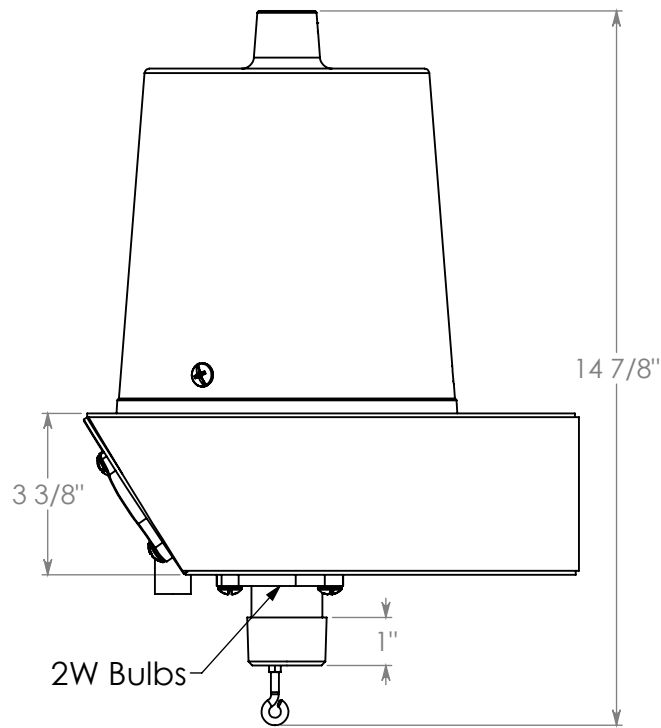

D

D

C

C

B

B

SPECIFICATIONS

MECHANICAL PROPERTIES	Max Halyard Size (in.)	Weight (lbs.)	Max Pole Top Dia. (in.)	Rec. Flag Size	
	5/16 (0.3125)	11.90	5.00	Up to 30x50	
ELECTRICAL PROPERTIES	Voltage (Volts)	Bulb Type	Brightness (Lumens)	Light Warmth (Kelvin)	Dark Sky Compliant
	110 AC	LED	1900	3000	Yes with visor

TITLE: Internal Flagpole Beacon Plus 8" IH 110V Quad

ITEM NO. 208352		REVISION 0	
DRAWN	NAME Christian G.	DATE 11/18/2025	A4
DO NOT SCALE		SCALE:1:4	SHEET 1 OF 1

4

3

2

1

A

A