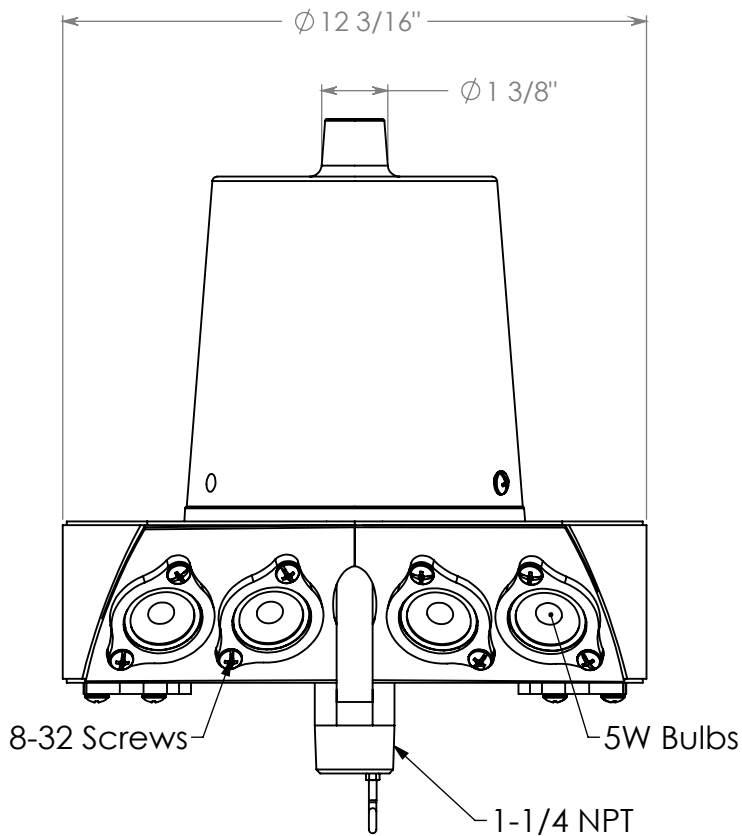

D

D

C

C

B

B

SPECIFICATIONS

MECHANICAL PROPERTIES	Max Halyard Size (in.)	Weight (lbs.)	Max Pole Top Dia. (in.)	Rec. Flag Size	
	5/16 (0.3125)	11.90	5.00	Up to 30x50	
ELECTRICAL PROPERTIES	Voltage (Volts)	Bulb Type	Brightness (Lumens)	Light Warmth (Kelvin)	Dark Sky Compliant
	110 AC	LED	1900	3000	Yes with visor

TITLE: Internal Flagpole Beacon Plus 8" IH 110V Quad

ITEM NO. 208352		REVISION 0	
DRAWN	NAME Christian G.	DATE 11/18/2025	A4
DO NOT SCALE		SCALE:1:4	SHEET 1 OF 1

4

3

2

1

A

A