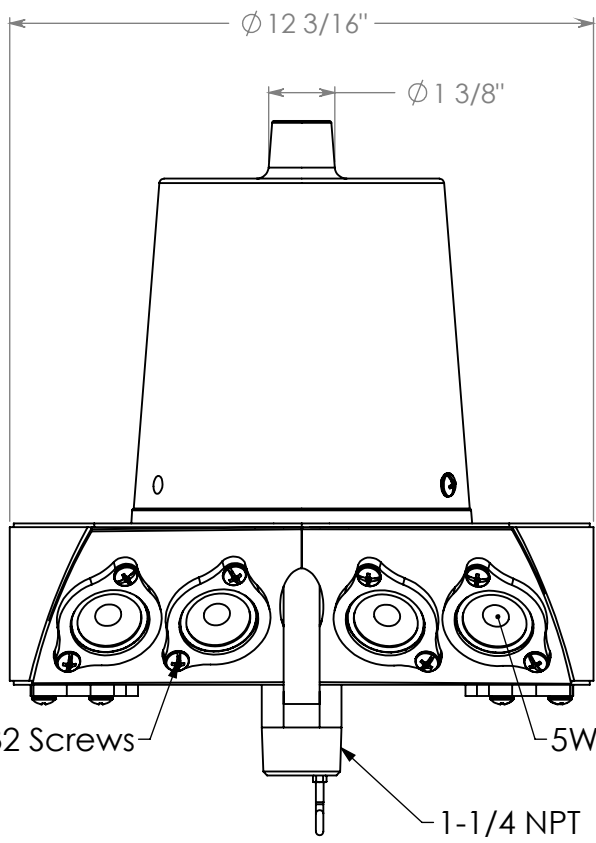

**SPECIFICATIONS**

MECHANICAL PROPERTIES	Max Halyard Size (in.)	Weight (lbs.)	Max Pole Top Dia. (in.)	Rec. Flag Size	
	5/16 (0.3125)	11.90	5.00	Up to 30x50	
ELECTRICAL PROPERTIES	Voltage (Volts)	Bulb Type	Brightness (Lumens)	Light Warmth (Kelvin)	Dark Sky Compliant
	12 DC	LED	1580	3000	Yes with visor

TITLE: Internal Flagpole Beacon Plus 8" IH 12V Quad

ITEM NO. 208352SOL		REVISION 0	
DRAWN	NAME Christian G.	DATE 11/18/2025	A4
DO NOT SCALE		SCALE:1:4	SHEET 1 OF 1

4

3

2

1