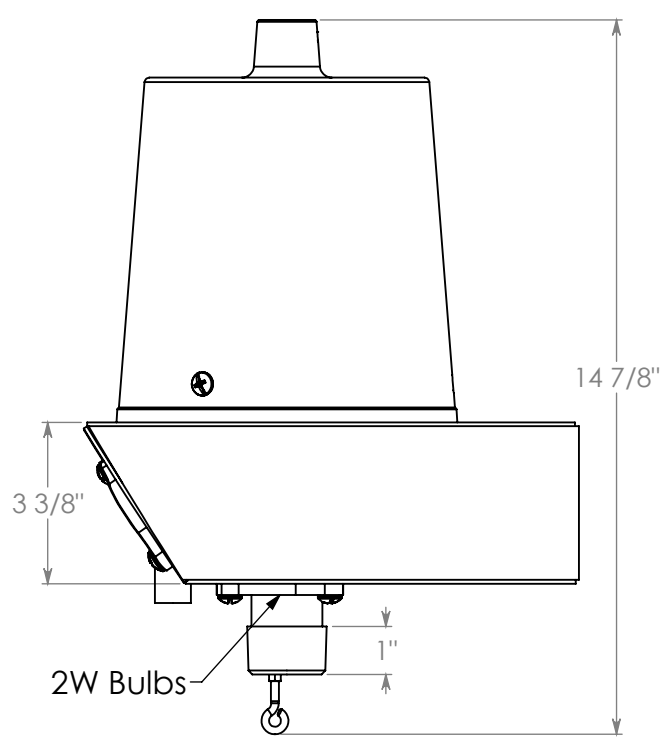

**SPECIFICATIONS**

MECHANICAL PROPERTIES	Max Halyard Size (in.)	Weight (lbs.)	Max Pole Top Dia. (in.)	Rec. Flag Size	
	5/16 (0.3125)	11.90	5.00	Up to 30x50	
ELECTRICAL PROPERTIES	Voltage (Volts)	Bulb Type	Brightness (Lumens)	Light Warmth (Kelvin)	Dark Sky Compliant
	12 DC	LED	1580	3000	Yes with visor

TITLE: Internal Flagpole Beacon Plus 8" IH 12V Quad

ITEM NO. 208352SOL		REVISION 0	
DRAWN	NAME Christian G.	DATE 11/18/2025	A4
DO NOT SCALE		SCALE:1:4	SHEET 1 OF 1

4

3

2

1